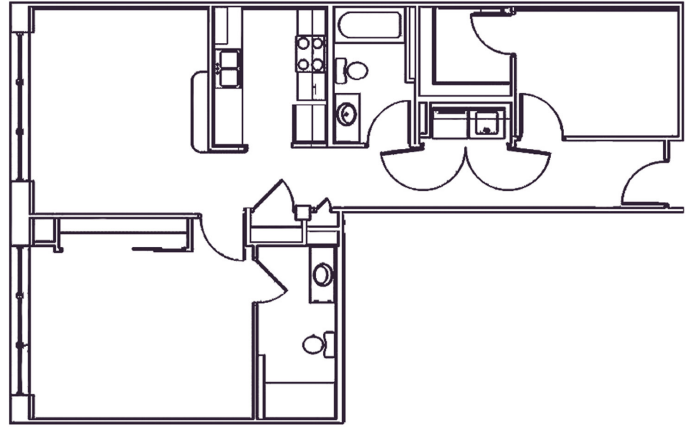

# 1010 CENTRAL APARTMENTS

## THE WAREHOUSE

---

2 BEDROOM  
1078 SQ. FT.  
STARTING AT \$1335

[1010CENTRALAPARTMENTS.COM](http://1010CENTRALAPARTMENTS.COM)

1010 NORTH CENTRAL AVE  
INDIANAPOLIS, IN 46202

GIVE US A RING  
866.792.3223