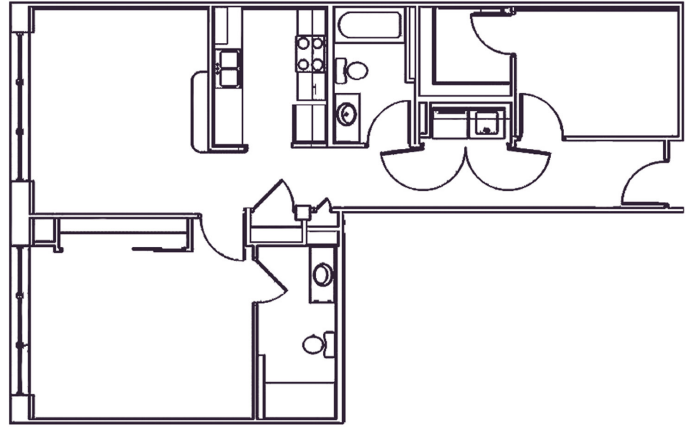

1010 CENTRAL APARTMENTS

THE WAREHOUSE

2 BEDROOM
1078 SQ. FT.
STARTING AT \$1335

1010CENTRALAPARTMENTS.COM

1010 NORTH CENTRAL AVE
INDIANAPOLIS, IN 46202

GIVE US A RING
866.792.3223

INFO ONLINE 24/7
1010CENTRALAPARTMENTS.COM